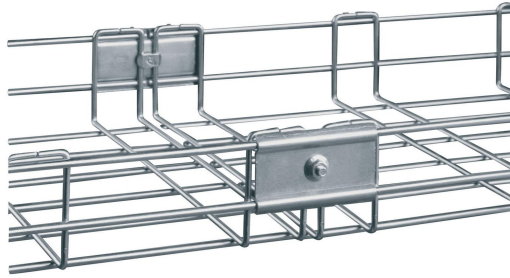

Side coupler 35 EZ

Reference 4561200

Activity
Product family
Brand
Range

Cable support systems
Mesh trays
Stago
Performa

Base

Activity	Cable support systems
Product family	Mesh trays
Brand	Stago
Range	Performa
GTIN	8428031039035

Commercial and Web

Short description	Side coupler 35 EZ
Medium description	Performa - side coupler 35 - 32 x 80 mm - steel electro-zinc
Material	Steel
Material type or surface treatment	Electro-galvanized
Corrosion class	C1

ETIM (EC002413-Connector for cable support system)

Model (EF000010)	Longitudinal joint
Hinged joint horizontal (EF006392)	No
Hinged joint vertical (EF006393)	No
Type of connection (EF000064)	Screw connector
Suitable for wire mesh tray (EF005163)	Yes
Suitable for cable ladder (EF005165)	No
Suitable for cable tray (EF005166)	No
Suitable for cable management system width (EF008339)	100-300 mm
Suitable for cable management	35 mm