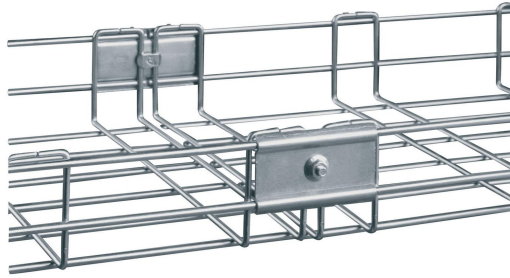

Side coupler 35 Z+

Reference CSU4568200

Activity
Product family
Brand
Range

Cable support systems
Mesh trays
Stago
Performa

Base

Activity	Cable support systems
Product family	Mesh trays
Brand	Stago
Range	Performa
GTIN	8428031160937

Commercial and Web

Short description	Side coupler 35 Z+
Medium description	Performa - side coupler 35 - 32 x 80 mm - steel Zinc+
Material	Steel
Material type or surface treatment	Zinc+
Corrosion class	C4

ETIM (EC002413-Connector for cable support system)

Model (EF000010)	Longitudinal joint
Hinged joint horizontal (EF006392)	No
Hinged joint vertical (EF006393)	No
Type of connection (EF000064)	Screw connector
Suitable for wire mesh tray (EF005163)	Yes
Suitable for cable ladder (EF005165)	No
Suitable for cable tray (EF005166)	No
Suitable for cable management system width (EF008339)	100-300 mm
Suitable for cable management	35 mm

system height (EF006391)	
Suitable for mesh cable tray filament (EF005164)	3.9-4.9 mm
Length (EF001438)	* mm
Suitable for circuit integrity (EF007806)	No
Material (EF002169)	Steel
Stainless steel, pickled (EF006388)	No
Material quality (EF001257)	Other
Surface protection (EF000139)	Hot-dip galvanized and coated
Colour (EF000007)	*
RAL (EF000116)	*