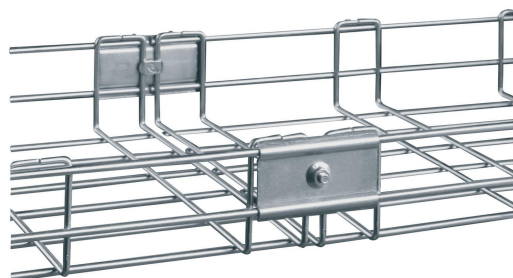

Side coupler 70+105 Z+

Reference CSU4568205

Activity	Cable support systems
Product family	Mesh trays
Brand	Stago
Range	Performa

Base

Activity	Cable support systems
Product family	Mesh trays
Brand	Stago
Range	Performa
GTIN	8428031160944

Commercial and Web

Short description	Side coupler 70+105 Z+
Medium description	Performa - side coupler 70+105 - 46 x 80 mm - steel Zinc+
Material	Steel
Material type or surface treatment	Zinc+
Corrosion class	C4

ETIM (EC002413-Connector for cable support system)

Model (EF000010)	Longitudinal joint
Hinged joint horizontal (EF006392)	No
Hinged joint vertical (EF006393)	No
Type of connection (EF000064)	Screw connector
Suitable for wire mesh tray (EF005163)	Yes
Suitable for cable ladder (EF005165)	No
Suitable for cable tray (EF005166)	No
Suitable for cable management system width (EF008339)	60-600 mm
Suitable for cable management	105 mm

system height (EF006391)	
Suitable for mesh cable tray filament (EF005164)	3.9-4.9 mm
Length (EF001438)	* mm
Suitable for circuit integrity (EF007806)	No
Material (EF002169)	Steel
Stainless steel, pickled (EF006388)	No
Material quality (EF001257)	Other
Surface protection (EF000139)	Hot-dip galvanized and coated
Colour (EF000007)	*
RAL (EF000116)	*