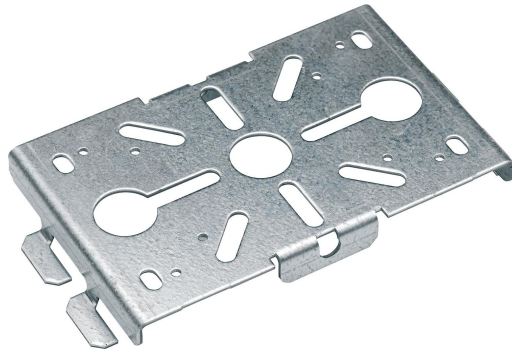

Clip on bracket double Z+

Reference CSU4578130

Activity
Product family
Brand
Range

Cable support systems
Support system
Stago
Performa

Base

Activity	Cable support systems
Product family	Support system
Brand	Stago
Range	Performa
GTIN	8428031160449

Commercial and Web

Short description	Clip on bracket double Z+
Medium description	Performa - clip on bracket double - 100 x 182 x 20 mm - steel ZnAlMg
Material	Steel
Material type or surface treatment	Zinc+
Corrosion class	C4

ETIM (EC001004-Mounting plate for cable support system)

Model (EF000010)	Horizontal/vertical
Plate height (EF005176)	100 mm
Plate width (EF005175)	183 mm
Type of fastening (EF002442)	Clamp mounting
Material (EF002169)	Steel
Stainless steel, pickled (EF006388)	No
Material quality (EF001257)	Other
Surface protection (EF000139)	Other