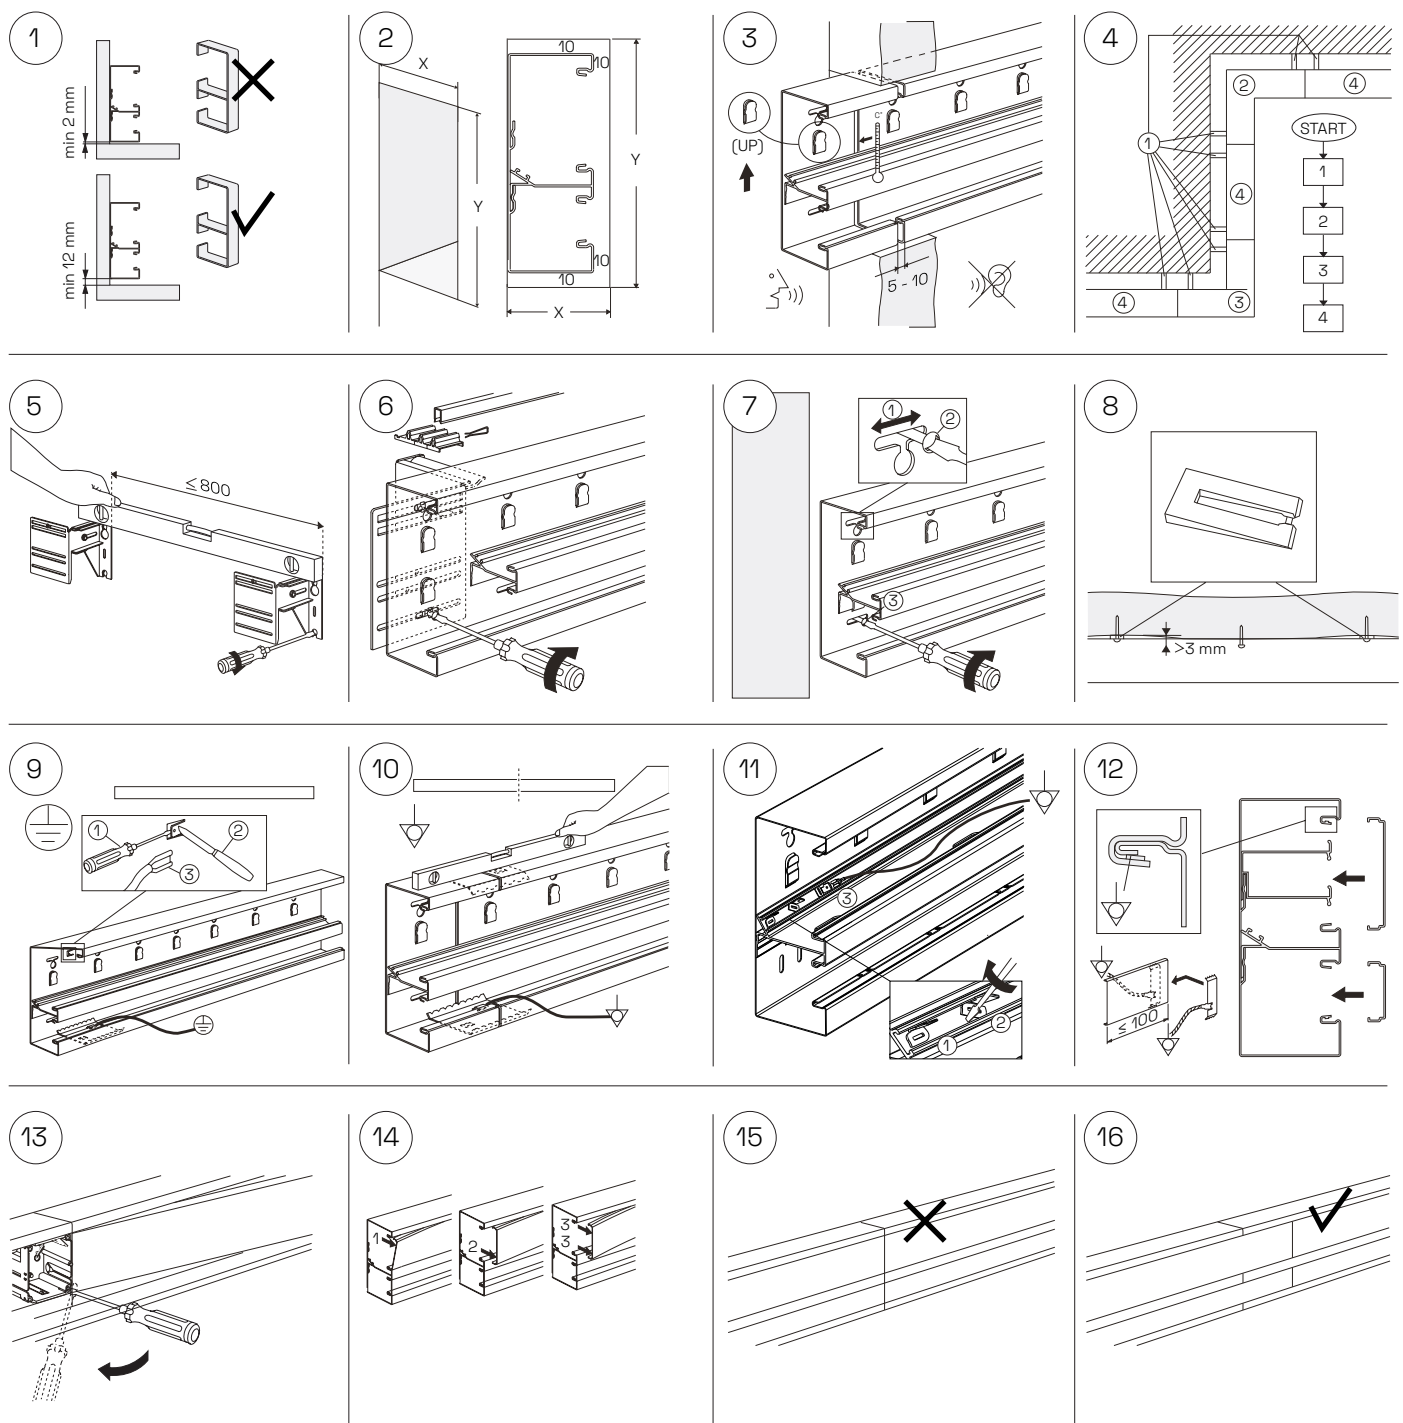

Installation

Steel trunking 183-2, 233-2

INS5555003
INS5558003