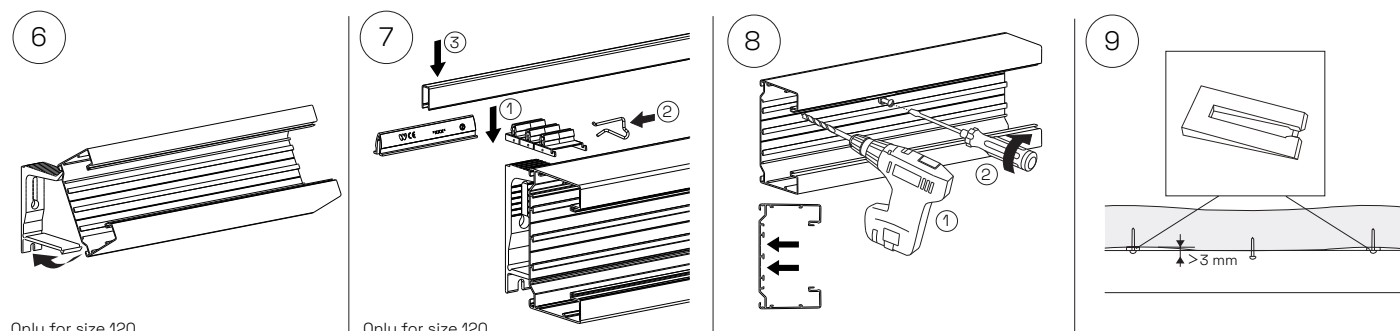

Installation

Aluminium trunking 110, 120

110: STA520005
STA520006

120: STA5520000
STA5520001

Only for size 120

Only for size 120

Only for size 120