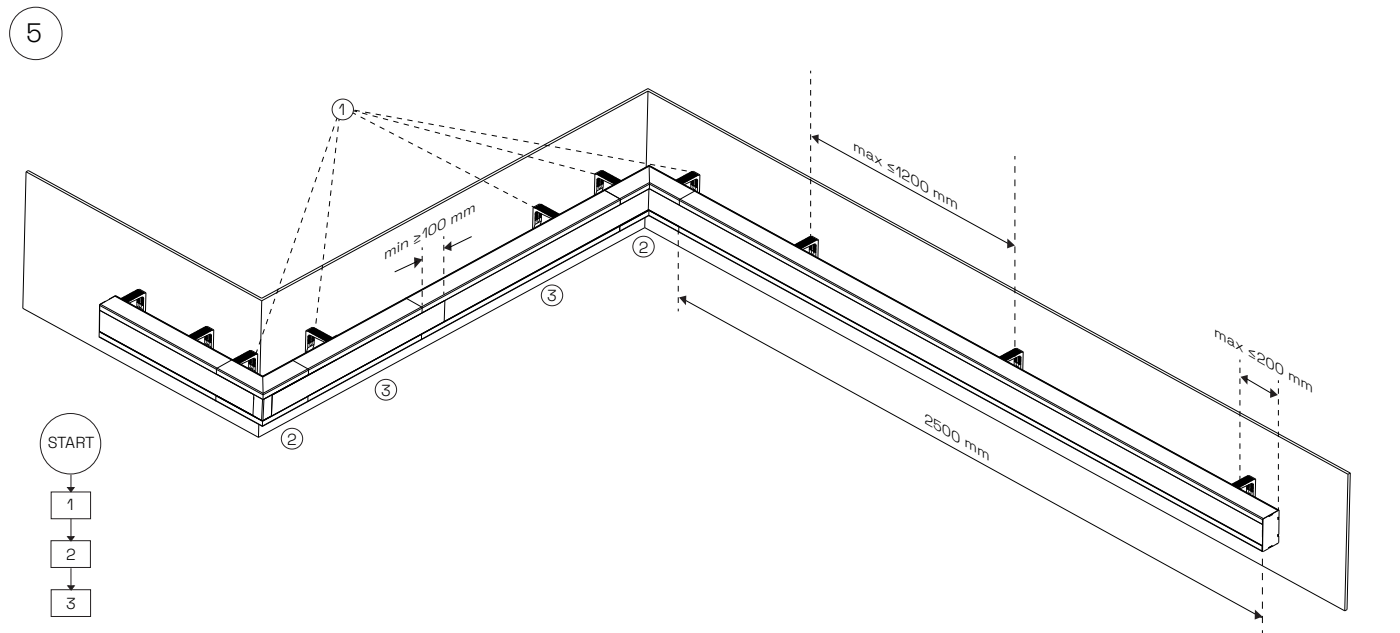

Installation

Aluminium trunking 110, 120

110: STA520005
STA520006

120: STA5520000
STA5520001

Only for size 120

Only for size 120

Only for size 120