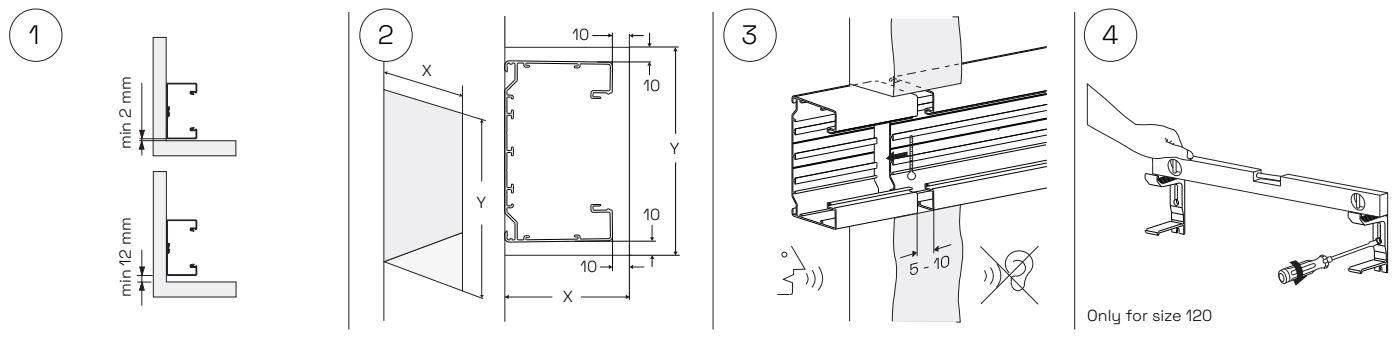

Installation

Aluminium trunking 110, 120

110: STA520005
STA520006

120: STA5520000
STA5520001

Only for size 120

Only for size 120

Only for size 120